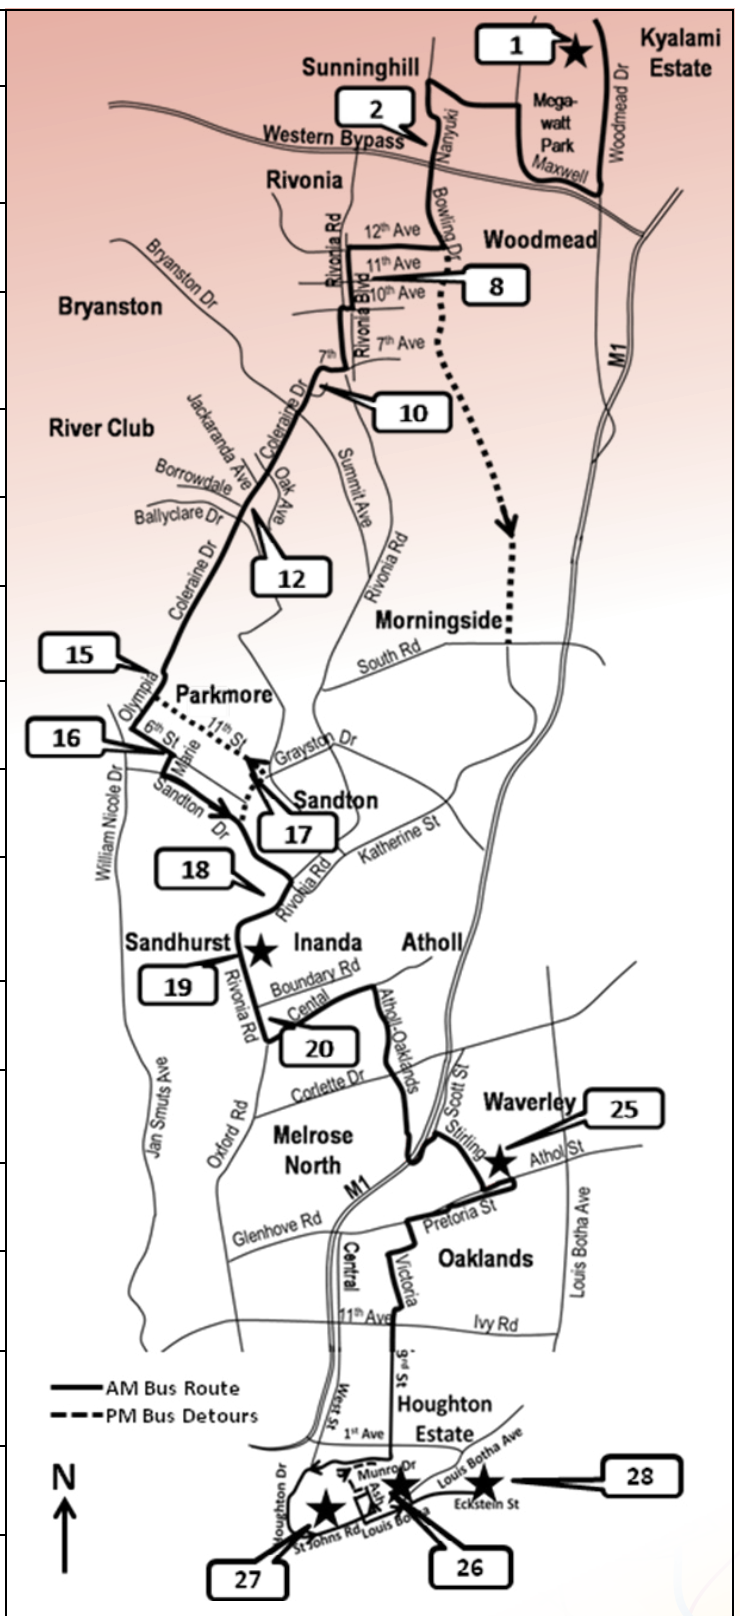

Sandton Route School Bus Service

Non-profit bus service in association with St Mary's School, St John's College,
St David's Marist Inanda, Roedean School, King Edward VII School and Sacred Heart College
Kyalami – Rivonia – Parkmore – Inanda – Waverley – Houghton

BUS STOPS	
1	Kyalami Race Track: Depot am bus, (pm Kyalami Estate Entrance)
2	Sunninghill Hospital
8	Rivonia Blvd/11 th (am Friendly Store) Rivonia Blvd/12 th Ave (pm)
10	Coleraine Dr/Montagu Rd
12	Coleraine Dr/Borrowdale: Mosque Parking (am bus)
15	Olympia Ave/12 th Ave (Caltex petrol station)
16	Marie Ave/6 th Ave (am bus only)
18	66 Rivonia Rd bus stop (am only)
19	ST DAVID'S MARIST INANDA: Rivonia Rd (am bus), Boundary Rd (pm bus)
20	Rivonia Rd/Boundary Rd (am bus)
25	ST MARY'S SCHOOL: Athol St (am bus), Burn St (pm bus)
27	ST JOHN'S COLLEGE: St John's Rd main gate
26	KING EDWARD VII SCHOOL: cnr St Mark Rd/Ash St
28	SACRED HEART COLLEGE: Eckstein St gate (am bus only)
17	11 th St/Elizabeth Ave: opposite Benmore (pm bus only)
3-7	Bowling/North - Hampton Court: 1 st and 2 nd pm busses only